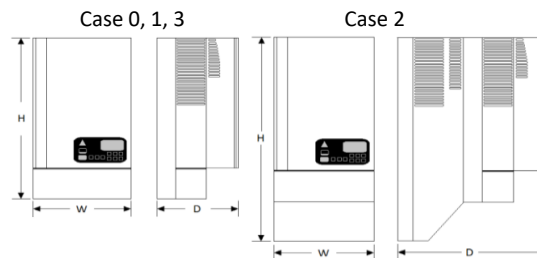

Opportunity Charge Model	Max DC Volts	Max Start Amps Out	Max AC Amp Draw @ 480VAC	Approximate Ship Weight
24-255-300C	24	64	3	20
24-375-300C	24	94	4	22
24-510-300C	24	128	5	25
24-680-310C	24	170	7	49
24-765-330C	24	191	8	55
24-880-330C	24	220	9	55
24-935-330C	24	234	9	57
24-1045-330C	24	260	10	59
24-1200-330C	24	300	12	94
24-1445-320C	24	361	15	97
36-255-300C	36	64	4	20
36-420-300C	36	105	6	22
36-510-310C	36	128	8	46
36-680-310C	36	170	10	49
36-765-330C	36	191	12	57
36-880-330C	36	220	13	57
36-935-330C	36	234	14	57
36-1045-330C	36	260	16	59
36-1200-330C	36	300	18	59
36-1360-320C	36	340	20	94
36-1445-320C	36	360	22	97
36-1680-320C	36	420	26	97
48-320-300C	48	80	6	22
48-510-310C	48	128	11	49
48-595-330C	48	149	12	55
48-660-330C	48	165	13	55
48-765-330C	48	191	16	57
48-880-330C	48	220	17	57
48-935-320C	48	234	18	87
48-1045-320C	48	260	21	90
48-1190-320C	48	298	24	90
48-1275-320C	48	319	25	90
48-1320-320C	48	330	26	90
72-255-330C	72	64	7	43
72-320-330C	72	80	9	46
72-400-330C	72	100	11	50
72-680-320C	72	170	19	55
72-800-320C	72	200	22	57
80-255-330C	80	64	9	43
80-320-330C	80	80	11	46
80-400-330C	80	100	13	55
80-510-330C	80	130	17	86
80-680-320C	80	170	22	86
80-800-320C	80	200	26	90

All standard SB connectors included in price, SB50, SB175, SB350

Euro style connectors, Schaltbau connectors are optional

- All prices are FOB, our facility, Troy OH, freight allowed
- Shipments to Canada, Mexico, Alaska, Hawaii, and Puerto Rico are subject to export policy
- Terms are net 30 days
- Specifications and Pricing are subject to change without notice.

Enclosure	H	W	D
0 (5kW)	13.5"	10.5"	5.5"
1 (8kW)	21"	10"	9"
2 (16kW)	25.75"	10"	19.25"
3 (10kW)	22.5"	10.5"	9.75"