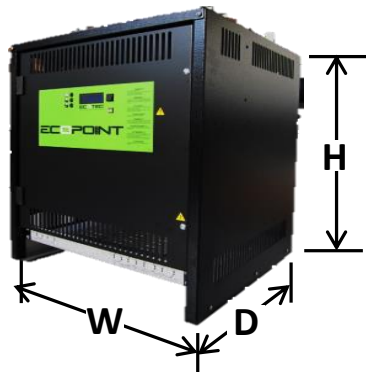

Model	Case	Max DC Volts	Max Start Amps Out	Lead Acid Battery Range	Max AC Amp 1PH 208/240	Max AC Amp 3PH 208/240/480/600	Shipping Weight
24V/80A-1	B	24	80	480-599	14.7/12.8	N/A	133
24V/100A-1	B	24	100	600-719	18.4/16.0	N/A	137
24V/120A-1	B	24	120	720-839	22.2/19.2	N/A	148
24V/140A-1	B	24	140	840-959	25.9/22.4	N/A	161
24V/80A-3	B	24	80	480-599	N/A	8/7/3.5/2.8	152
24V/100A-3	B	24	100	600-719	N/A	10.1/8.8/4.3/3.5	161
24V/120A-3	B	24	120	720-839	N/A	12.1/10.5/5.3/4.2	170
24V/140A-3	B	24	140	840-959	N/A	14.1/12.2/6.1/4.8	181
24V/160A-3	B	24	160	960-1079	N/A	16.1/13.9/7/5.6	198
24V/180A-3	B	24	180	1080-1199	N/A	18.1/15.7/7.8/6.3	207
24V/200A-3	C	24	200	1200-1319	N/A	20.1/17.4/8.8/7	218
36V/80A-1	B	36	80	480-599	21.7/18.1	N/A	155
36V/100A-1	B	36	100	600-719	27.2/23.6	N/A	164
36V/120A-1	B	36	120	720-839	32.7/28.3	N/A	172
36V/140A-1	B	36	140	840-959	38.1/33.0	N/A	186
36V/160A-1	B	36	160	960-1079	43.6/37.8	N/A	199
36V/180A-1	C	36	180	1080-1199	48.9/42.4	N/A	212
36V/80A-3	B	36	80	480-599	N/A	11.9/10.3/5.2/4.1	170
36V/100A-3	B	36	100	600-719	N/A	14.8/12.9/6.4/5.2	176
36V/120A-3	B	36	120	720-839	N/A	17.8/15.5/7.7/6.2	190
36V/140A-3	B	36	140	840-959	N/A	20.7/18/9/7.2	209
36V/160A-3	B	36	160	960-1079	N/A	23.7/20.5/10.3/8.2	225
36V/180A-3	C	36	180	1080-1199	N/A	26.7/23.1/11.5/9.3	243
36V/200A-3	C	36	200	1200-1319	N/A	29.7/25.7/12.9/10.3	269
48V/100A-1	B	49	100	600-719	36/31.2	N/A	164
48V/100A-3	B	48	100	600-719	N/A	19.6/17/8.8/6.8	203
48V/120A-3	B	48	120	720-839	N/A	23.5/20.4/10.2/8.2	225
48V/140A-3	B	48	140	840-959	N/A	27.4/23.8/11.9/9.5	238
48V/160A-3	C	48	160	960-1079	N/A	31.3/27.2/13.6/10.8	284
48V/180V-3	C	48	180	1080-1199	N/A	35.2/30.5/15.2/12.3	295

Cabinet Size: Case B 26.2" x 21.1" x 22.1" (HxWxD)
Case C 33.1" x 24.6" x 25.3"

- All prices are FOB, our facility, Troy OH, freight allowed
- Shipments to Canada, Mexico, Alaska, Hawaii, and Puerto Rico are subject to export policy
- Terms are net 30 days
- Specifications and Pricing are subject to change without notice.